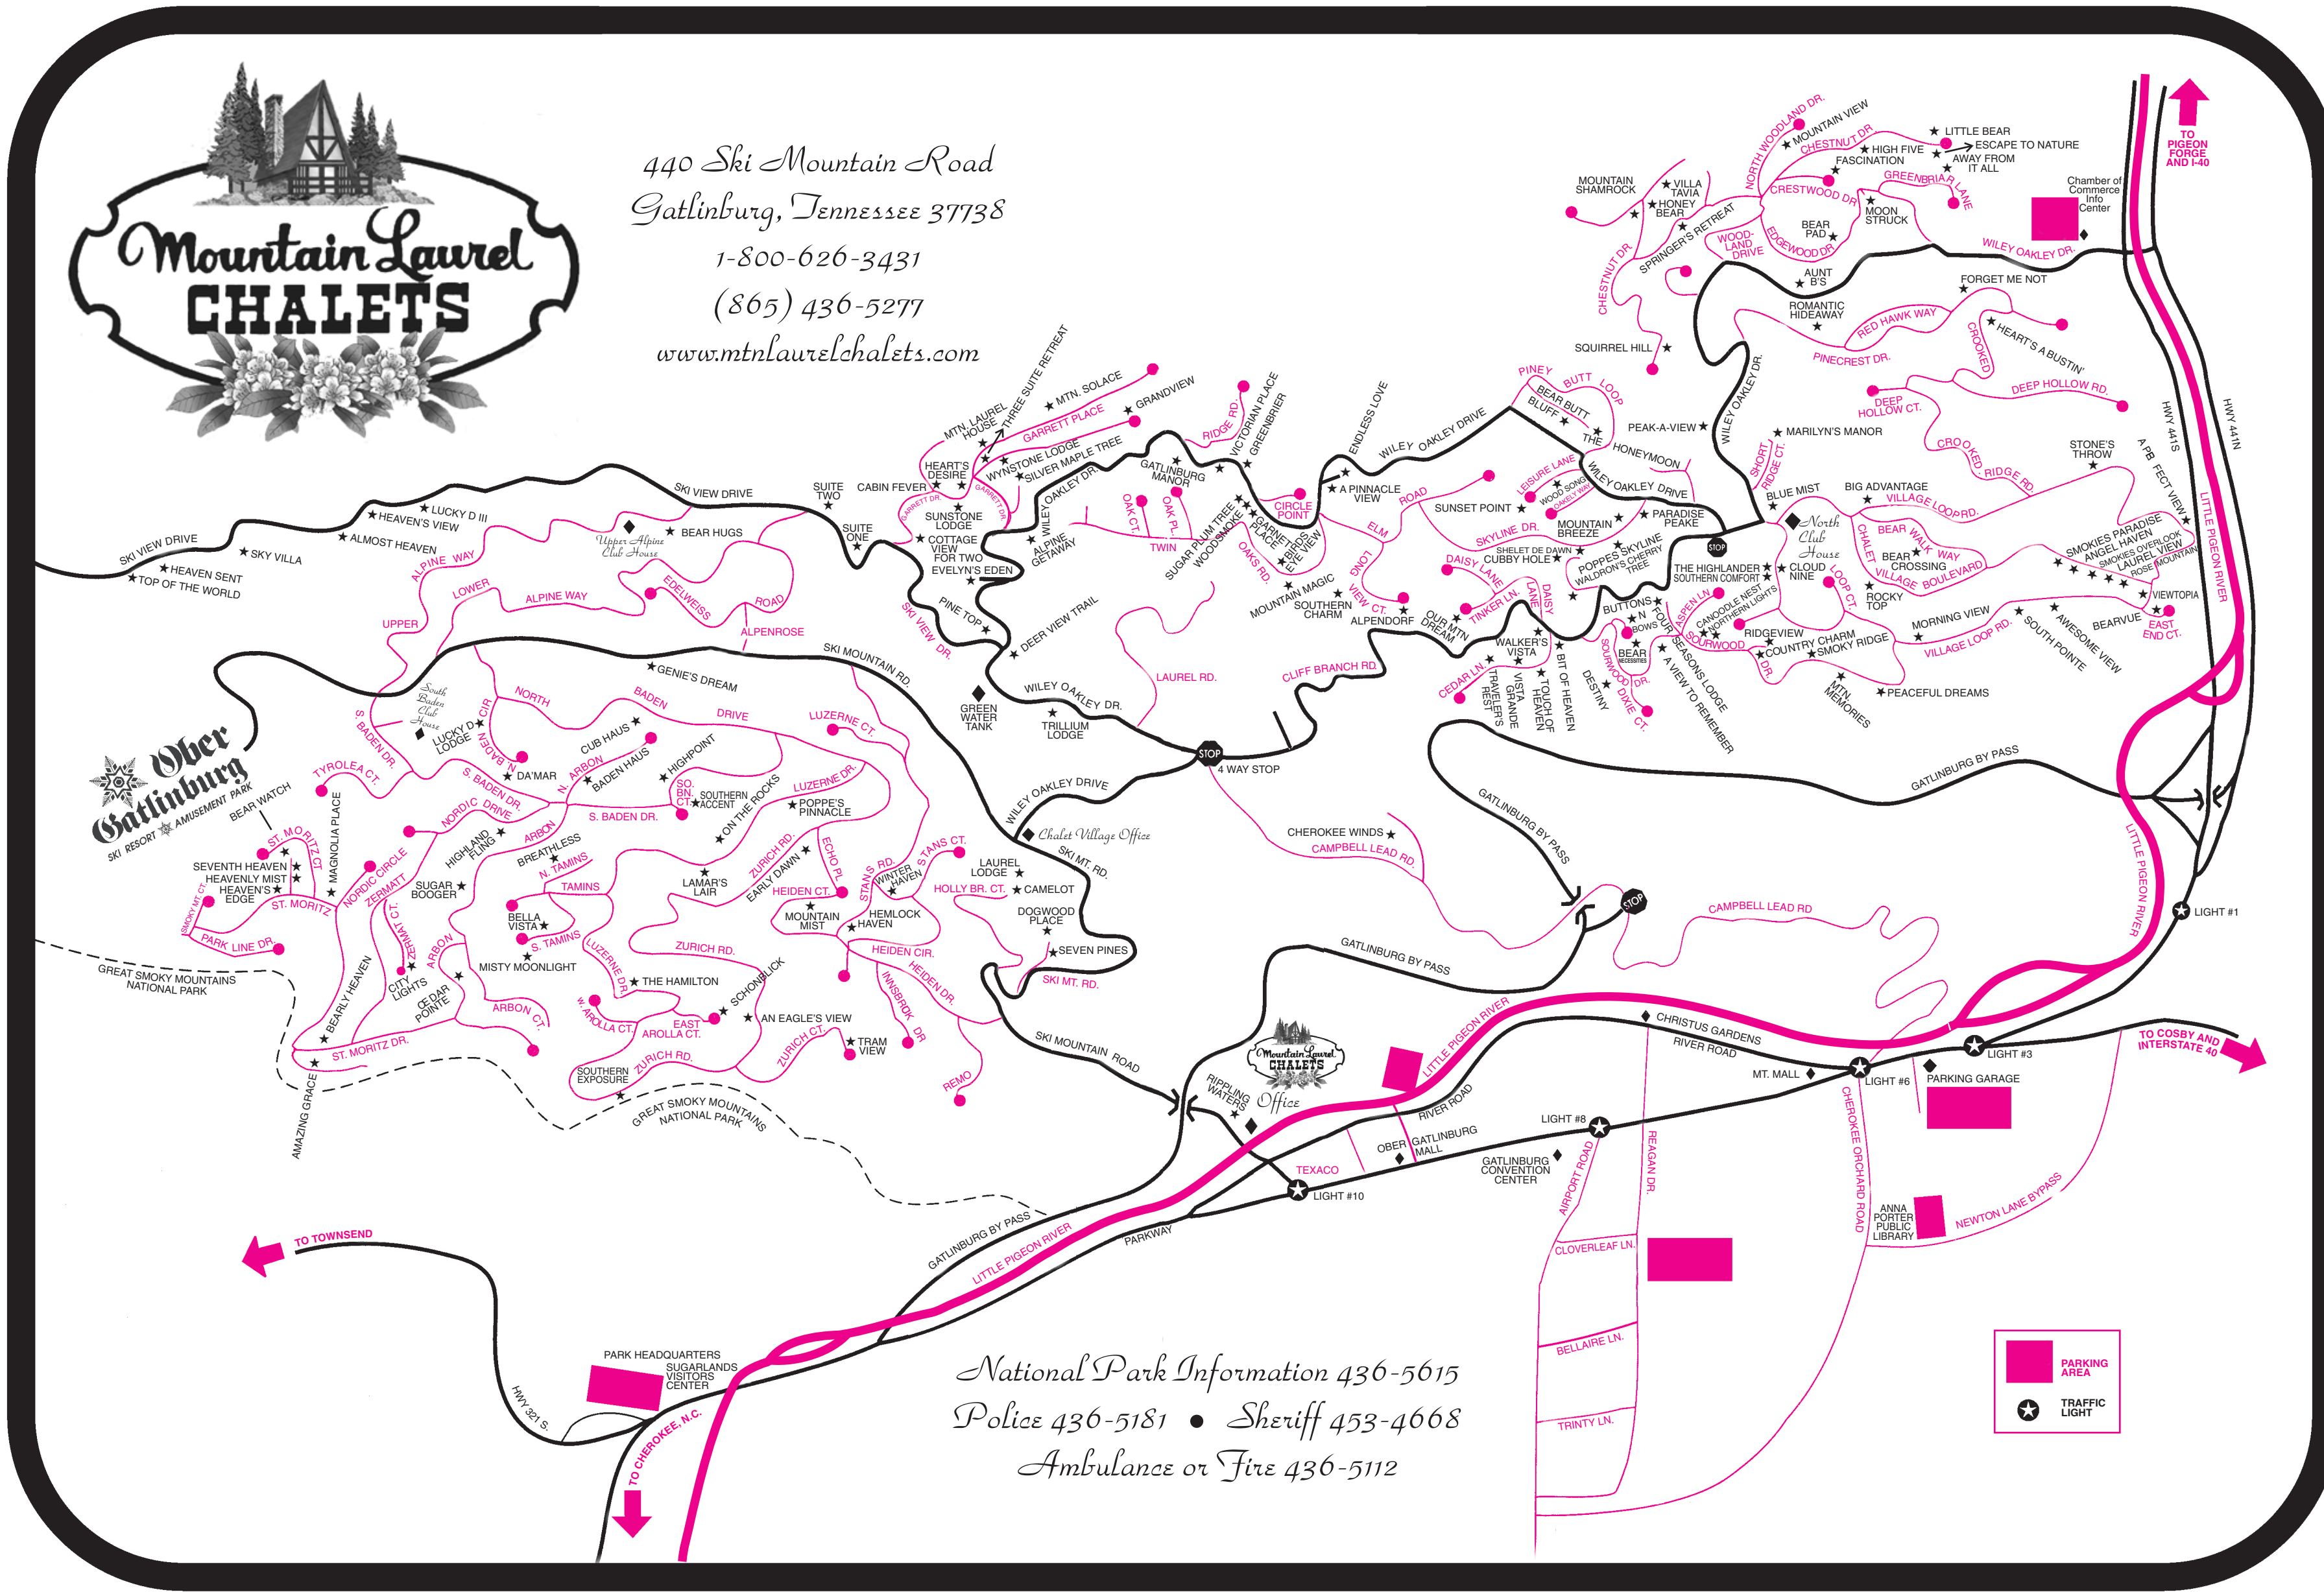

440 Ski Mountain Road  
 Gatlinburg, Tennessee 37738  
 1-800-626-3431  
 (865) 436-5277  
 www.mtnlaurelchalets.com

National Park Information 436-5615  
 Police 436-5181 • Sheriff 453-4668  
 Ambulance or Fire 436-5112